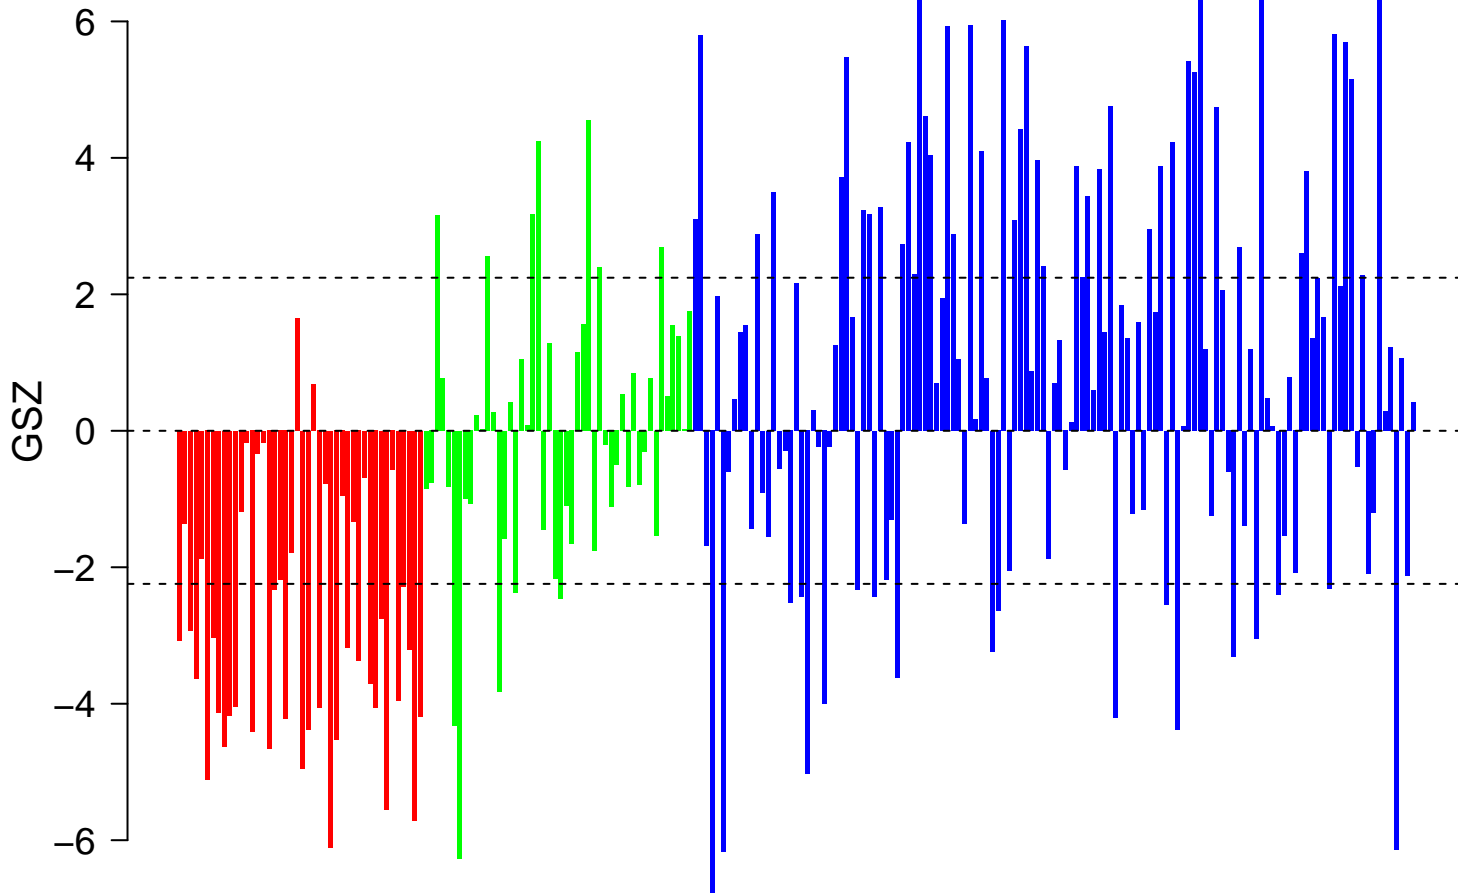

REACTOME_PD1_SIGNALING

REACTOME_PD1_SIGNALING

■ on
■ -
□ off

REACTOME_PD1_SIGNALING