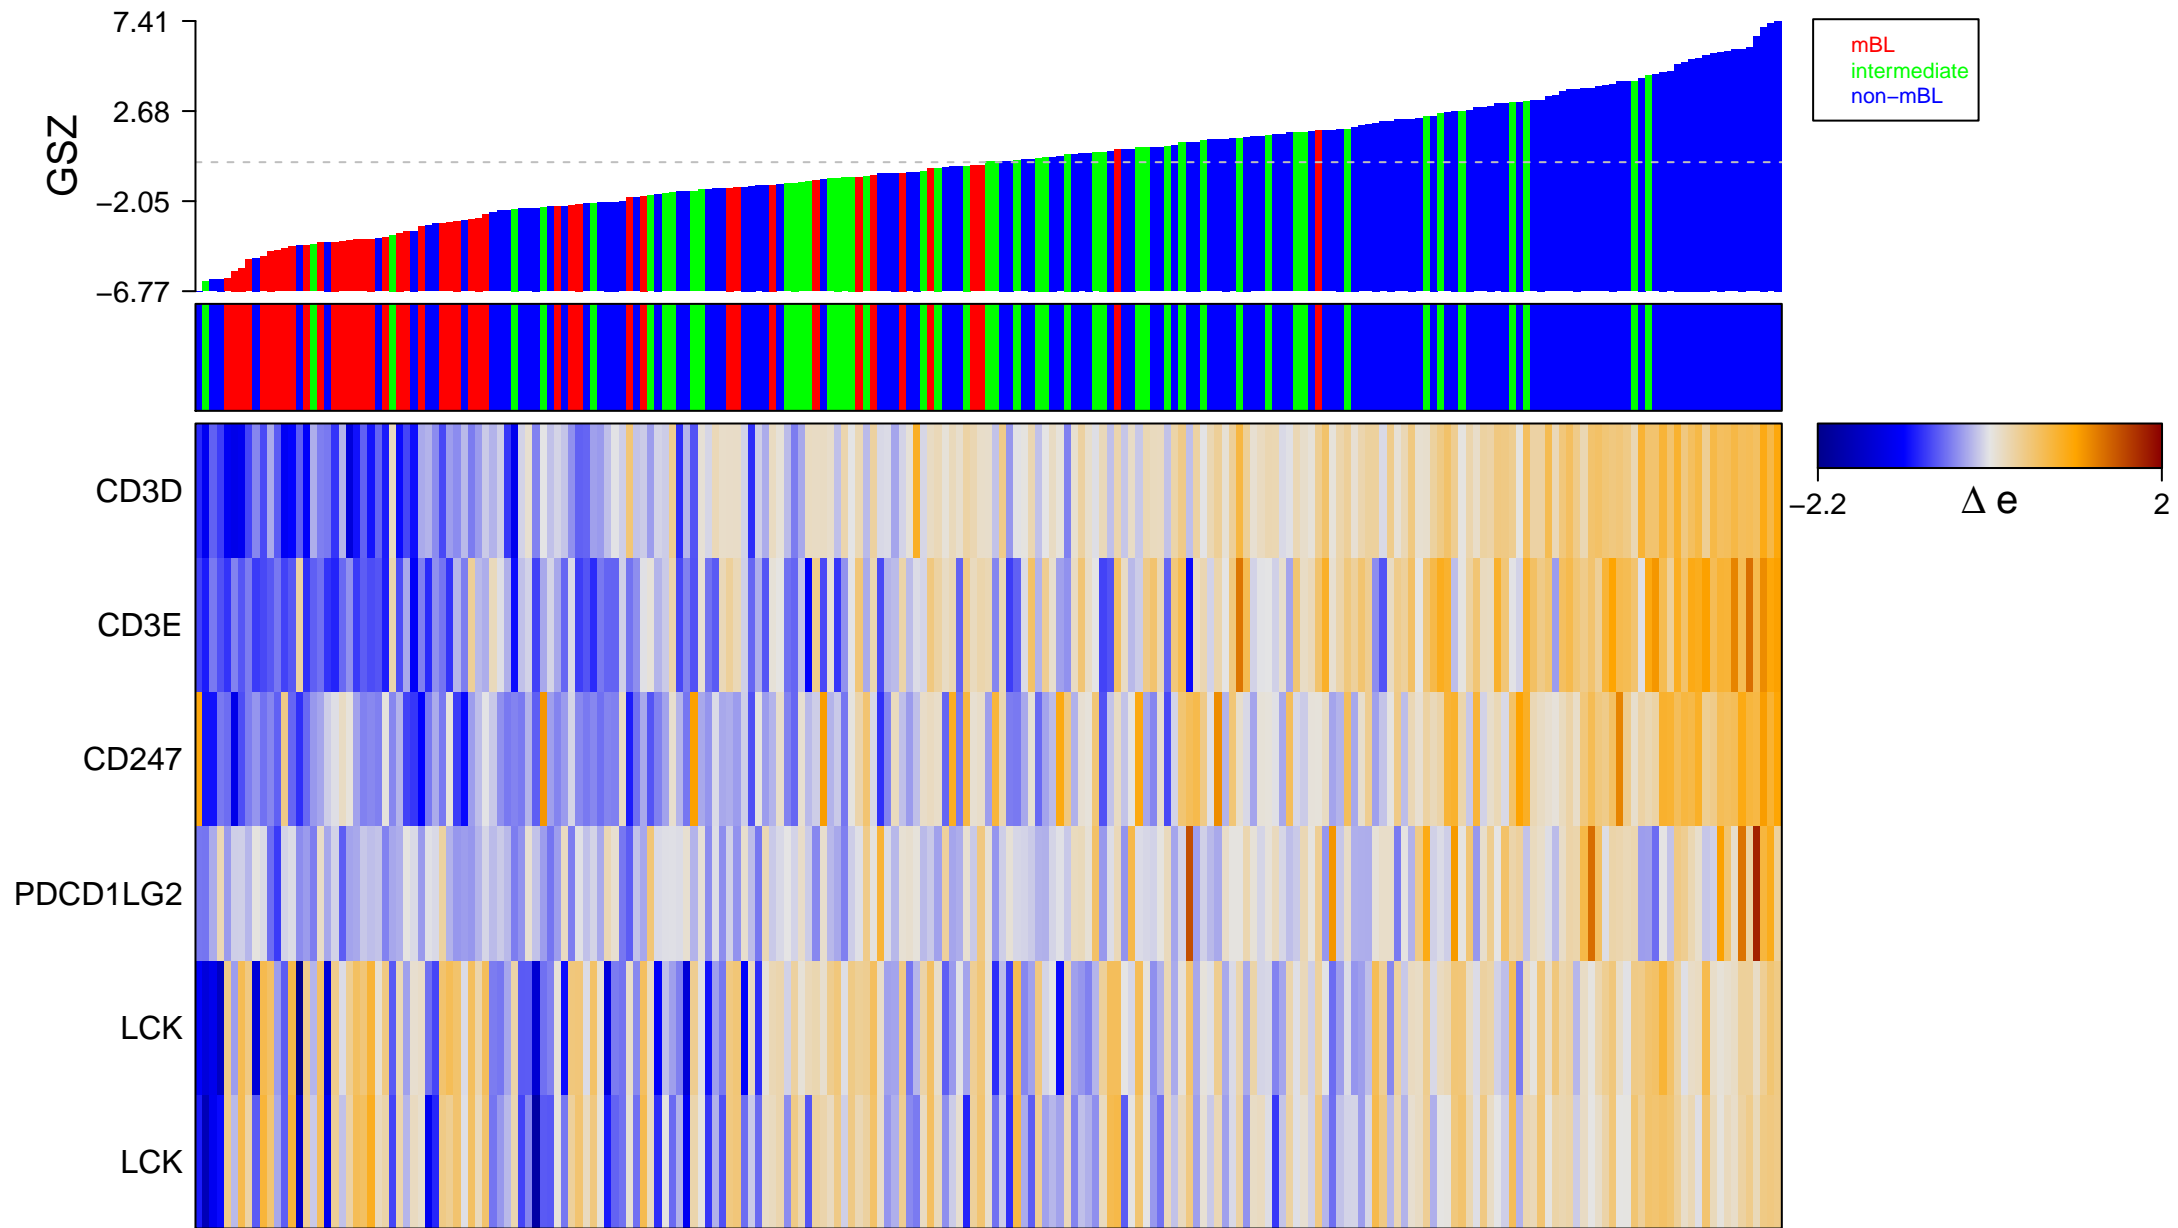

REACTOME_PD1_SIGNALING

REACTOME_PD1_SIGNALING

■ on
■ -
□ off

REACTOME_PD1_SIGNALING